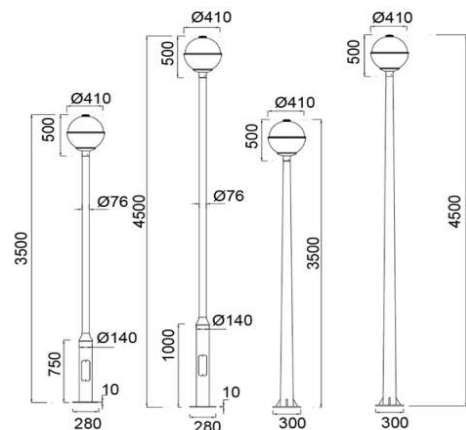

Sovitron Interior Pvt.Ltd.

**Model Name**

FLASH-1055 Post Top/DL-OYS-1055-35

**Description**

Post Top

**Technical description**

<b>Dimension</b>	Dia=410mm H=500mm
<b>Frame</b>	Aluminium Die-cast
<b>Color Tempertaure</b>	4000K
<b>Power</b>	35W
<b>Total Luminous Flux</b>	2100 lm
<b>Efficacy</b>	60 lm/W
<b>IP rating</b>	65
<b>Color Rendering</b>	≥80
<b>Mounting</b>	Pole Mounted
<b>Optics</b>	Clear glass
<b>Dimming</b>	NON-Dimmable
<b>Operating Voltage</b>	100V-240V
<b>Standard Lifetime</b>	L70 minimum at 50,000 burning hours

**Image**

**Dimension diagram**

**Remarks:-**

Address: Plot #7 Saroorpur-Nangla Industrial Area,Ballabgarh-Sohna Road,Faridabad-121005  
Email: info@sovitron.com