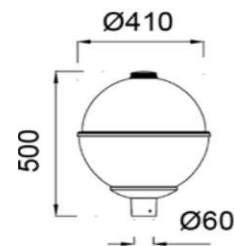

Remarks:-

Address: Plot #7 Saroorpur-Nangla Industrial Area,Ballabgarh-Sohna Road,Faridabad-121005
Email: info@sovitron.com